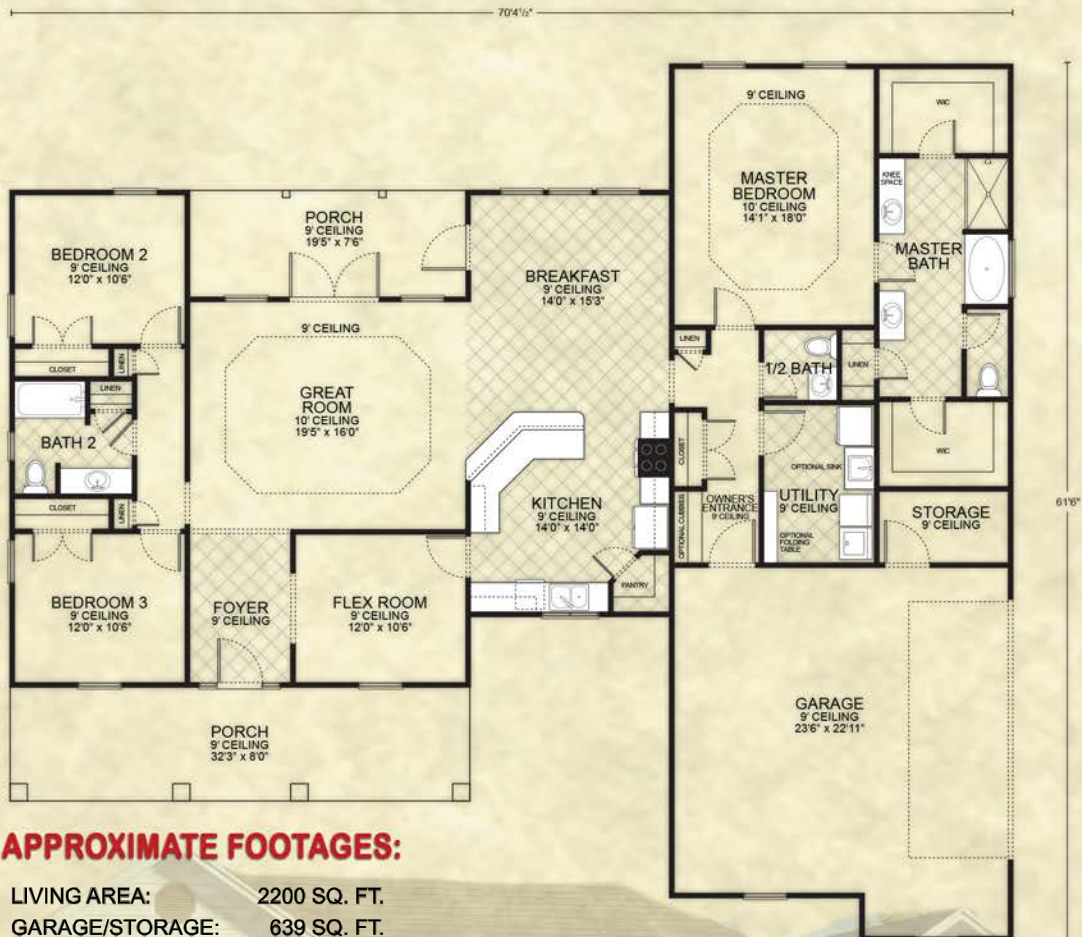

Your Dream. Your Land. Your Southwest Home.

APPROXIMATE FOOTAGES:

LIVING AREA:	2200 SQ. FT.
GARAGE/STORAGE:	639 SQ. FT.
FRONT PORCH:	258 SQ. FT.
BACK PORCH:	146 SQ. FT.
TOTAL UNDER ROOF:	3243 SQ. FT.

YourSWH.com